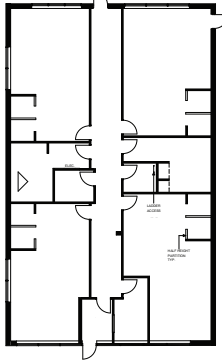

Landmark Theatre

Family Tree

Symposium

Sun Shades

Unit 9 - 1,228 sqft

Unit 7 & 8 - 2,425 sqft

Orangetheory

Daal
Roti Images