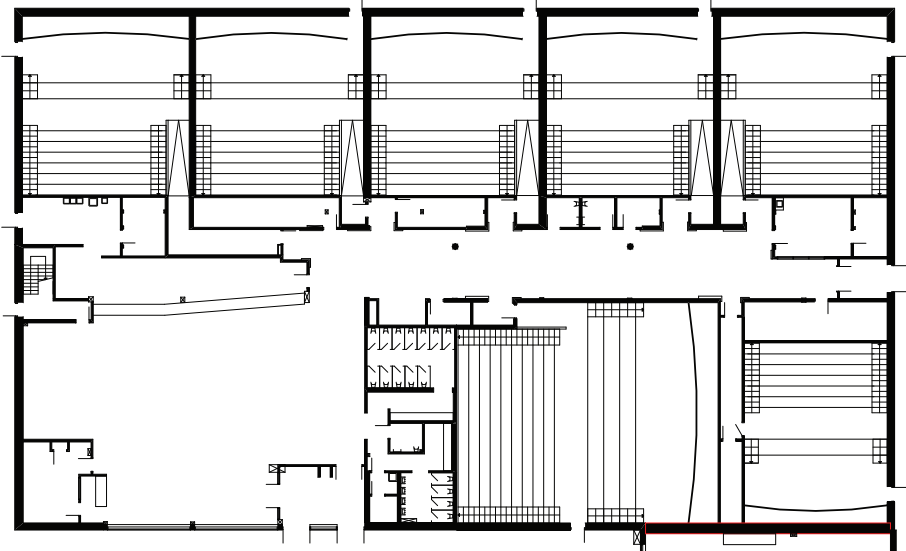

Landmark Theatre

Family Tree

Symposium

Sun Shades

Unit 9 - 1,228 sqft

Unit 7 & 8 - 2,425 sqft

Orangetheory

Daal
Roti Images