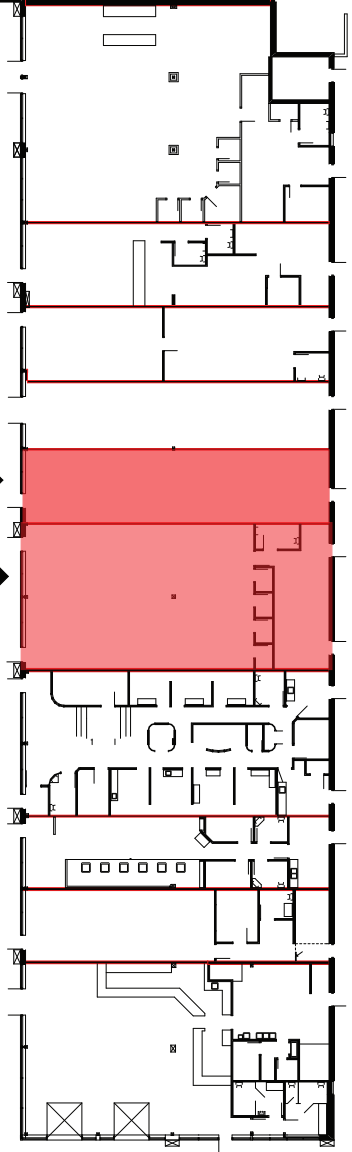

Landmark Theatre

Family Tree

Symposium

Sun Shades

Unit 9 - 1,228 sqft

Unit 7 & 8 - 2,425 sqft

Orangetheory

Daal
Roti Images